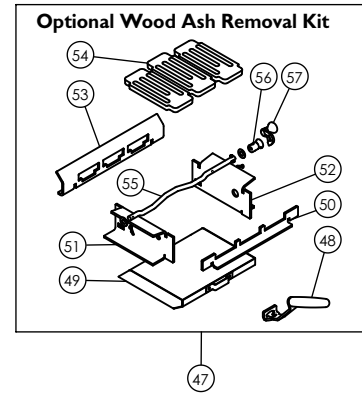

C-FIVE PARTS LIST

Issue A

Item	Part No.	Description	Item	Part No.	Description
1*	008/NR039	18mm Rope Door Seal (V2 Door)	32	004/CR041	Air Box Cover
2*	008/NR038	Door Seal (10mm Dia)	33	010/CR005	Air Control Plate
3*	008/FW29	Door Seal Adhesive	34	008/AY37	Air Control Knob
4	006/NR019	Glass	35	004/ER016	Control Rod
5*	008/NR044	Glass Seal	36	008/BR052	Felt Washer
6	004/KV23	Glass Retainer	37	004/NRE007	Air Inlet Slide
7	010/NRE131	Brick Throat Plate	38	008/BR045	Lower Airbox Gasket
8	008/FFB004	Coach Bolt M6 x 30	39	008/CR006	Airbox Gasket
9	010/ER036	Brick Retaining Washer	40	008/CR048	Air Inlet Spigot
10	004/XV30	Brick Bracket	41	004/BR015	Clicker Retainer Plate
11	011/NRE130/S	Set of Firebricks	42	008/ES36/01	Brass Ball Catch
12	010/NR028	L.H. Brick and Fence Support	43	004/CR064	Coverplate
13	010/NR029	R.H. Brick and Fence Support	44	008/CR063	Duct Gasket
14	004/DY22	Riddler Hole Plug	45	012/NRE011	Serial No. Label
15	010/NR018	Ash Deflector	46#	001/NR010	Firebox
16	002/NR017	Fuel Retainer	47	010/NR022	Wood Ash Removal Kit (Inc Handle)
17	002/BR034	Wood Ash Retainer	48	012/BV20/A	Ashpan Tool
18*	008/NV38	Flue Fixing Rope Seal	49	004/BR033	Ashpan
19	012/PV09	Blanking Plate	50	010/EY06	Front Grate Support
20	010/AY51	Clamping Plate	51	010/NR043	L.H. Grate Support
21	002/PV12B	Flue Collar	52	010/NR042	R.H. Grate Support
22	002/BR020	Hinge Casting	53	010/NR061	Rear Grate Support
23	008/BW39/S	Hinge Pin Set 5mm x 25mm	54	002/EY03	Grate Plate
24#	002/NR001/A	Door Assembly	55	010/DR060	Riddler Rod
25	008/FFW026	M6 Heavy Brass Washer	56	002/DY21	Riddler Knob
26	004/BR014	Handle Pivot Pin	57	008/DY27	Riddling Tool
27	002/PV13	Door Latch	58*	010/EW51	Ash Carrier (Optional Extra)
28	002/BR012	Handle Casting	59#	010/PV33	Vertical Rear Flue Adapter (Opt'l Extra)
29	008/FFW015	Thackery Washer	60#	010/NR050	Store Stand (Optional Extra)
30	008/FFB007	M8 x 100 Allen Hd Bolt	61#	010/NR057	Heat Shield (Optional Extra)
31	008/BR013	Wooden Handle			