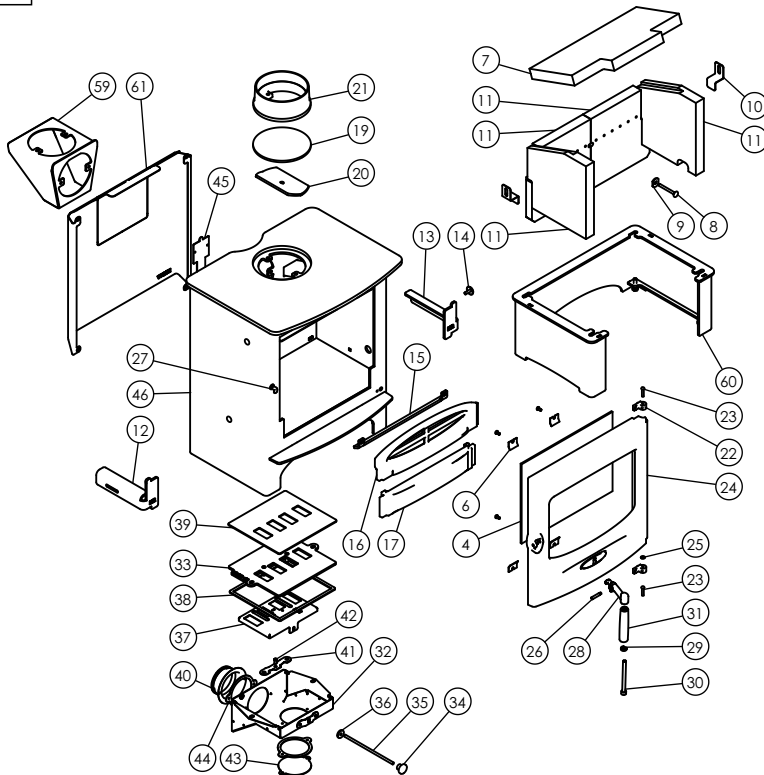

C-FIVE PARTS LIST

Issue A

Item	Part No.	Description	Item	Part No.	Description
1*	008/NR039	18mm Rope Door Seal (V2 Door)	32	004/CR041	Air Box Cover
2*	008/NR038	Door Seal (10mm Dia)	33	010/CR005	Air Control Plate
3*	008/FW29	Door Seal Adhesive	34	008/AY37	Air Control Knob
4	006/NR019	Glass	35	004/ER016	Control Rod
5*	008/NR044	Glass Seal	36	008/BR052	Felt Washer
6	004/KV23	Glass Retainer	37	004/NRE007	Air Inlet Slide
7	010/NRE131	Brick Throat Plate	38	008/BR045	Lower Airbox Gasket
8	008/FFB004	Coach Bolt M6 x 30	39	008/CR006	Airbox Gasket
9	010/ER036	Brick Retaining Washer	40	008/CR048	Air Inlet Spigot
10	004/XV30	Brick Bracket	41	004/BR015	Clicker Retainer Plate
11	011/NRE130/S	Set of Firebricks	42	008/ES36/01	Brass Ball Catch
12	010/NR028	L.H. Brick and Fence Support	43	004/CR064	Coverplate
13	010/NR029	R.H. Brick and Fence Support	44	008/CR063	Duct Gasket
14	004/DY22	Riddler Hole Plug	45	012/NRE011	Serial No. Label
15	010/NR018	Ash Deflector	46#	001/NR010	Firebox
16	002/NR017	Fuel Retainer	47	010/NR022	Wood Ash Removal Kit (Inc Handle)
17	002/BR034	Wood Ash Retainer	48	012/BV20/A	Ashpan Tool
18*	008/NV38	Flue Fixing Rope Seal	49	004/BR033	Ashpan
19	012/PV09	Blanking Plate	50	010/EY06	Front Grate Support
20	010/AY51	Clamping Plate	51	010/NR043	L.H. Grate Support
21	002/PV12B	Flue Collar	52	010/NR042	R.H. Grate Support
22	002/BR020	Hinge Casting	53	010/NR061	Rear Grate Support
23	008/BW39/S	Hinge Pin Set 5mm x 25mm	54	002/EY03	Grate Plate
24#	002/NR001/A	Door Assembly	55	010/DR060	Riddler Rod
25	008/FFW026	M6 Heavy Brass Washer	56	002/DY21	Riddler Knob
26	004/BR014	Handle Pivot Pin	57	008/DY27	Riddling Tool
27	002/PV13	Door Latch	58*	010/EW51	Ash Carrier (Optional Extra)
28	002/BR012	Handle Casting	59#	010/PV33	Vertical Rear Flue Adapter (Opt'l Extra)
29	008/FFW015	Thackery Washer	60#	010/NR050	Store Stand (Optional Extra)
30	008/FFB007	M8 x 100 Allen Hd Bolt	61#	010/NR057	Heat Shield (Optional Extra)
31	008/BR013	Wooden Handle			