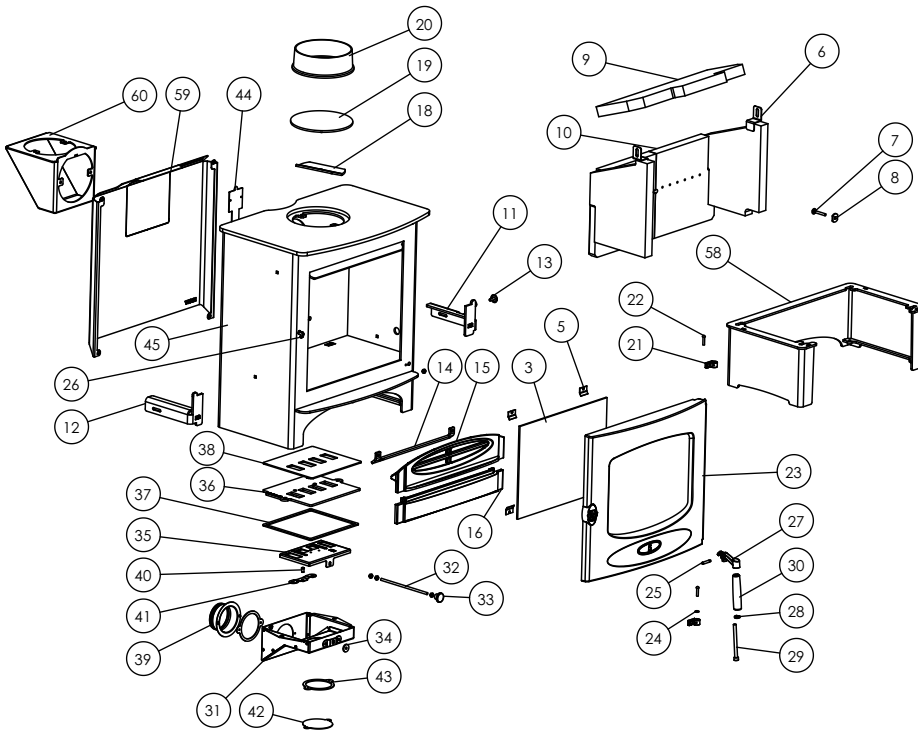

# C-SEVEN PARTS LIST

Issue A

Item	Part No.	Description	Item	Part No.	Description
1*	008/ER003	Door Seal (10mm Dia)	31	004/CR041	AirBox Cover
1a*	008/ER038	Door Seal (18mm Dia)	32	004/ER016	Control Rod
2*	008/FW29	Door Seal Adhesive	33	008/AY37	Air Control Knob
3	006/ER019	Glass	34	008/BR052	Felt Washer
4*	008/ER044	Glass Seal	35	004/ER007	Air Inlet Slide
5	004/KV23	Glass Retainer	36	004/CR005	Air Control Plate Assembly
6	004/XV30	Brick Bracket	37	008/BR045	Airbox Gasket
7	008/FFB004	Coach Bolt M6 x 30	38	008/CR006	Air Box Gasket(Upper)
8	010/ER036	Brick Retaining Washer	39	008/CR048	Air Inlet Spigot
9	011/ERE131	Brick Baffle	40	008/ES36/01	Brass Ball Catch
10	011/ERE130S	Set of Fire Bricks (4)	41	004/BR015	Clicker Retainer Plate
11	010/ER029	R.H. Brick and Fence Support	42	004/CR064	Coverplate
12	010/ER028	L.H. Brick and Fence Support	43	008/CR063	Duct Gasket
13	004/DY22	Riddler Hole Plug	44	012/ERE011	Serial No. Label
14	010/ER018	Ash Deflector	45	001/ER010	Firebox
15	002/ER017	Fuel Retainer	46	010/ER022	Wood Ash Removal Kit (Inc Handle)
16	002/ER034	Wood Ash Retainer	47	012/BV20/A	Ashpan Tool
17a*	008/NV38	Flue Fixing Rope Seal	48	004/ER033	Ashpan
18	010/AY51	Clamping Plate	49	002/EY03	Grate Plate
19	012/TW09	Blanking Plate	50	010/ER043	L.H. Grate Support
20	002/CH12B	Flue Collar	51	010/ER042	R.H. Grate Support
21	002/BR020	Hinge	52	010/ER065	Front Grate Support
22	008/BW39/S	Hinge Pin Set 5mm x 25mm	53	010/ER060	Riddler Rod
23	002/ER001/A	Door Assembly	54	002/DY21	Riddler Knob
24	008/FFW026	M6 Heavy Brass Washer	55	008/DY27	Riddling Tool
25	004/BR014	Handle Pivot Pin	56	010/ER061	Rear Grate Support
26	002/PV13	Door Latch	57*	010/BW51	Ash Carrier
27	002/BR012	Handle Casting	58#	010/ER050	Store Stand
28	008/FFW015	Thackery Washer	59#	010/ER057	Heat Shield (Optional Extra)
29	008/FFB007	M8 x 100 Allen Hd Bolt	60#	010/TW33	Vertical Rear Flue Adapter (Opt'l Extra)
30	008/BR013	Wooden Door Handle			