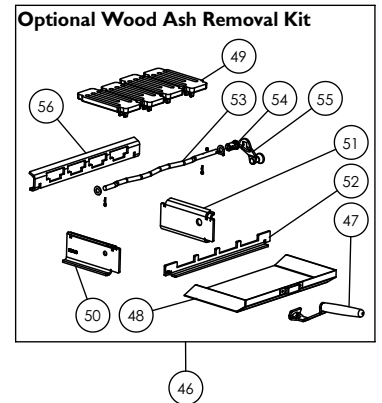

# C-SEVEN PARTS LIST

Issue A

Item	Part No.	Description	Item	Part No.	Description
1*	008/ER003	Door Seal (10mm Dia)	31	004/CR041	AirBox Cover
1a*	008/ER038	Door Seal (18mm Dia)	32	004/ER016	Control Rod
2*	008/FW29	Door Seal Adhesive	33	008/AY37	Air Control Knob
3	006/ER019	Glass	34	008/BR052	Felt Washer
4*	008/ER044	Glass Seal	35	004/ER007	Air Inlet Slide
5	004/KV23	Glass Retainer	36	004/CR005	Air Control Plate Assembly
6	004/XV30	Brick Bracket	37	008/BR045	Airbox Gasket
7	008/FFB004	Coach Bolt M6 x 30	38	008/CR006	Air Box Gasket(Upper)
8	010/ER036	Brick Retaining Washer	39	008/CR048	Air Inlet Spigot
9	011/ERE131	Brick Baffle	40	008/ES36/01	Brass Ball Catch
10	011/ERE130S	Set of Fire Bricks (4)	41	004/BR015	Clicker Retainer Plate
11	010/ER029	R.H. Brick and Fence Support	42	004/CR064	Coverplate
12	010/ER028	L.H. Brick and Fence Support	43	008/CR063	Duct Gasket
13	004/DY22	Riddler Hole Plug	44	012/ERE011	Serial No. Label
14	010/ER018	Ash Deflector	45	001/ER010	Firebox
15	002/ER017	Fuel Retainer	46	010/ER022	Wood Ash Removal Kit (Inc Handle)
16	002/ER034	Wood Ash Retainer	47	012/BV20/A	Ashpan Tool
17a*	008/NV38	Flue Fixing Rope Seal	48	004/ER033	Ashpan
18	010/AY51	Clamping Plate	49	002/EY03	Grate Plate
19	012/TW09	Blanking Plate	50	010/ER043	L.H. Grate Support
20	002/CH12B	Flue Collar	51	010/ER042	R.H. Grate Support
21	002/BR020	Hinge	52	010/ER065	Front Grate Support
22	008/BW39/S	Hinge Pin Set 5mm x 25mm	53	010/ER060	Riddler Rod
23	002/ER001/A	Door Assembly	54	002/DY21	Riddler Knob
24	008/FFW026	M6 Heavy Brass Washer	55	008/DY27	Riddling Tool
25	004/BR014	Handle Pivot Pin	56	010/ER061	Rear Grate Support
26	002/PV13	Door Latch	57*	010/BW51	Ash Carrier
27	002/BR012	Handle Casting	58#	010/ER050	Store Stand
28	008/FFW015	Thackery Washer	59#	010/ER057	Heat Shield (Optional Extra)
29	008/FFB007	M8 x 100 Allen Hd Bolt	60#	010/TW33	Vertical Rear Flue Adapter (Opt'l Extra)
30	008/BR013	Wooden Door Handle			