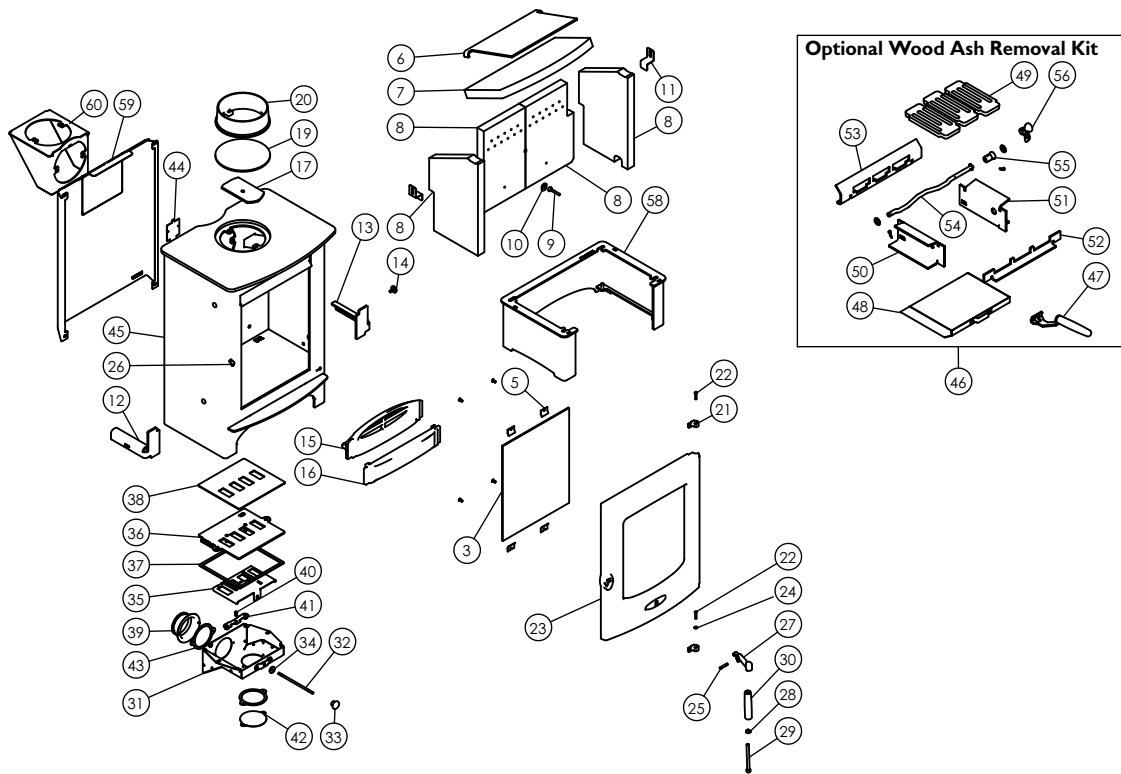

C-EIGHT PARTS LIST

Issue A

Item	Part No.	Description	Item	Part No.	Description
1*	008/DR038	Rope Door Seal (10mm Dia)	31	004/CR041	Airbox Cover
1a*	008/DR039	Rope Door Seal (18mm Dia)	32	004/BR016	Control Rod
2*	008/FW29	Door Seal Adhesive	33	008/AY37	Air Control Knob
3	006/DR019	Glass (Inc Seal)	34	008/BR052	Felt Washer
4*	008/DR091	Glass Seal	35	004/DRE007	Air Inlet Slide
5	004/KV23	Glass Retainer	36	010/CR005	Air Control Plate
6	010/DRE147	Upper Throat Plate	37	008/BR045	Air Box Gasket
7	011/DRE131	Brick Throat Plate	38	008/CR006	Airbox Gasket (Upper)
8	011/DRE130S	Set of Fire Bricks	39	004/CR048	Air Inlet Spigot
9	008/FFB127	M6 X 45 Coach Bolt	40	008/ES36/01	Brass Ball Catch
10	010/ER036	Brick Retaining Washer	41	004/BR015	Clicker Retainer Plate
11	004/XV30	Brick Retaining Bracket	42	004/CR064	Coverplate
12	010/DRE027L	LH Brick and Fence support	43	008/CR063	Duct Gasket
13	010/DRE027R	RH brick and Fence Support	44	012/DRE011	Serial No. Label
14	004/DY22	Riddler Blanking Disk	45#	001/DRE010	Firebox
15	002/BR017	Fuel Retainer	46	010/NR022	Wood Ash Removal Kit (Inc Handle)
16	002/BR034	Wood Ash Retainer	47	012/BV20/A	Ashpan Tool
17	010/AY51	Clamping Plate	48	004/BR033	Ashpan
18*	008/NV38	Flue Fixing Rope Seal	49	002/EY03	Grate Plate
19	012/TW09	Blanking Plate	50	010/NR043	L.H. Grate Support
20	002/CH12B	Flue Collar	51	010/NR042	R.H. Grate Support
21	002/BR020	Hinge	52	010/EY06	Front Grate Support
22	008/BW39/S	Hinge Pin Set	53	010/NR061	Rear Grate Support
23#	002/DR001/A	Door Assembly	54	010/DR060	Riddler Rod
24	008/FFW026	1/4 Heavy Brass Washer	55	002/DY21	Riddler Knob
25	004/BR014	Handle Pivot Pin	56	008/DY27	Riddling Tool
26	002/PV13	Door Latch	57*	010/EW51	Ash Carrier (Optional Extra)
27	002/BR012	Handle Casting	58#	010/DR050	Store Stand (Optional Extra)
28	008/FFW015	Spring Washer (Thackery Type)	59#	010/DR057	Heat Shield (Optional Extra)
29	008/FFB007	M8 x 100mm Allen Head Bolt	60#	010/TW33	Vert Rear Flue Adaptor (Opt'l Extra)
30	008/BR013	Wooden Handle			