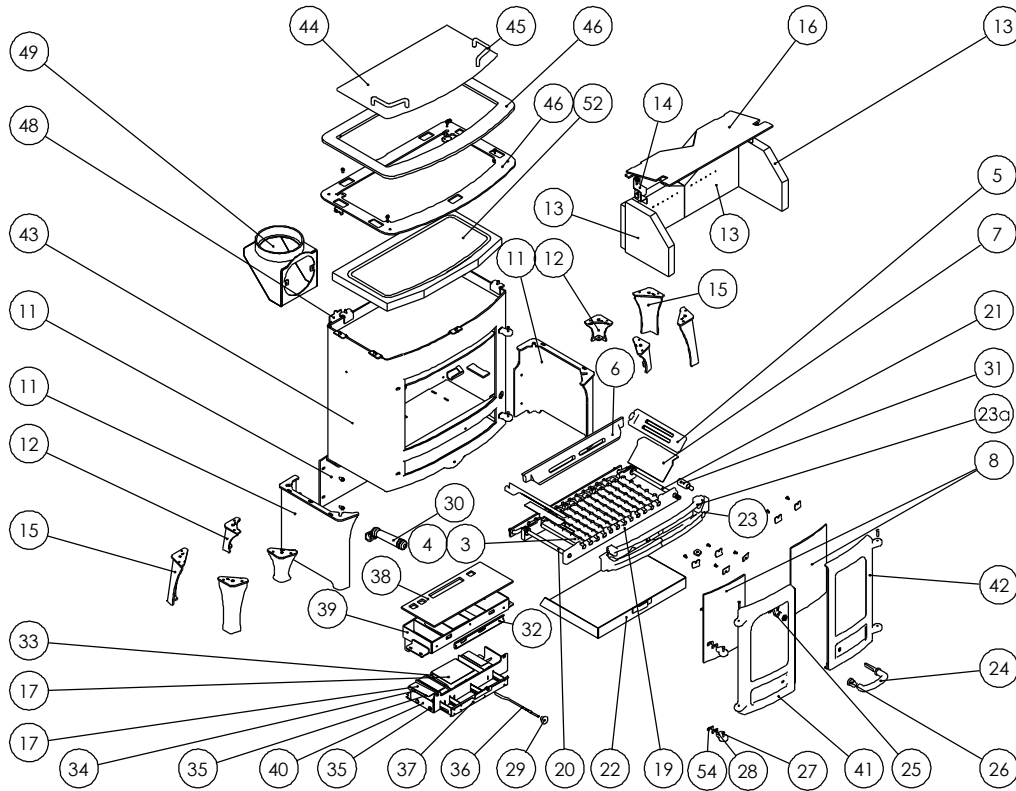

Issue E

Item	Part No.	Description	Ex.Vat.	Inc.Vat.	Item	Part No.	Description	Ex.Vat.	Inc.Vat.
1*	008/BY35S	Door Seal Set Inc. Adhesive	20.83	25.00	27	008/BW39/S	Hinge Pin Set	2.58	3.10
2*	008/FW29	Door Seal Adhesive	7.65	9.18	28	002/PY24	Hinge Post	11.50	13.80
3	002/CG20	Bottom Grate Bar	11.80	14.16	29	008/AY37	Air Control Knob	3.40	4.08
4	002/CG20S12	Set of Grate Bars (12)	110.80	132.96	30	010/AY34	Riddling/ Ashpan Tool	18.75	22.50
5	002/CY15	Side Fire Plate	24.40	29.28	31	002/AY27	Riddler Knob	14.85	17.82
6	002/BY16	Back Fire Plate	45.15	54.18	32	004/AY21	Air Bypass Slide	14.85	17.82
7	004/BY24	Ash Shedding Plate	11.80	14.16	33	004/AY22-1P	Primary Air Inlet Flap	14.85	17.82
8	006/BY18	Glass (Inc Seal)	54.20	65.04	34	004/AY22-1S	Secondary/Bypass Air Inlet Flap	14.85	17.82
9*	008/AY45	Glass Seal	8.75	10.50	35	004/AY24-02	Flap Mounting Rod (Inc. Fixings)	7.20	8.64
10	004/KV23	Glass Retainer	0.49	0.59	36	004/BY23-07	Air Control Rod	10.40	12.48
11#	010/BY87	Store Stand	152.00	182.40	37	004/AY23	Actuator Assembly	35.95	43.14
12#	010/BY12S	Set Short Legs	40.00	48.00	38	008/AY39	Upper Quattro Box Gasket	13.00	15.60
13	011/BY48S	Set of Fire Bricks (4)	59.30	71.16	39	010/AY20	Upper Quattro Box	55.40	66.48
14	004/XV30	Brick Retainer	5.10	6.12	40	010/AY19	Lower Quattro Box	36.20	43.44
15#	010/BY13S	Set High Legs	50.00	60.00	41#	002/BY01/A	Left Hand Door Assembly	138.40	166.08
16	010/BY47	Throat Plate	57.70	69.24	42#	002/BY02/A	Right Hand Door Assembly	146.70	176.04
17	008/AY26S	Set of Air Inlet Flap Pads	12.40	14.88	43	001/WS10	Firebox (Island Iict)		
18	012/BY33	Mover Bar	33.55	40.26	44	010/WS22	Lid	28.70	34.44
19	002/BY30	Carrier Bar	38.80	46.56	45	008/WS40	Lid Handle	15.30	18.36
20	012/AY13	Idler Rod	23.30	27.96	46	010/WS13	Top Frame	42.25	50.70
21	012/AY15	Riddler Rod	23.90	28.68	48	012/WS11	Serial No. Label		
22	004/BY17	Ashpan	57.35	68.82	49#	010/TW33	Vert. Rear Flue Connector (Opt'l Extra)	76.00	91.20
23	002/BY07B	Front Firebar	42.55	51.06	50*	010/BW51	Ash Carrier (Optional Extra)	75.00	90.00
23a	002/BY08	Deepening Bar	35.55	42.66	51*	010/BY83	Smoke Reducing Kit	29.50	35.40
24	008/KV16	R.H. Door Handle	15.30	18.36	52	008/WS36	Soapstone Cooktop	159.85	191.82
25	002/AY14	Door Catch Cam	7.20	8.64	53*	010/AY52A	External Air Manifold Kit	65.50	78.60
26	008/KV13	L.H. Door Knob	2.43	2.92	54	004/PY25B	Hinge Post Shim	0.37	0.44