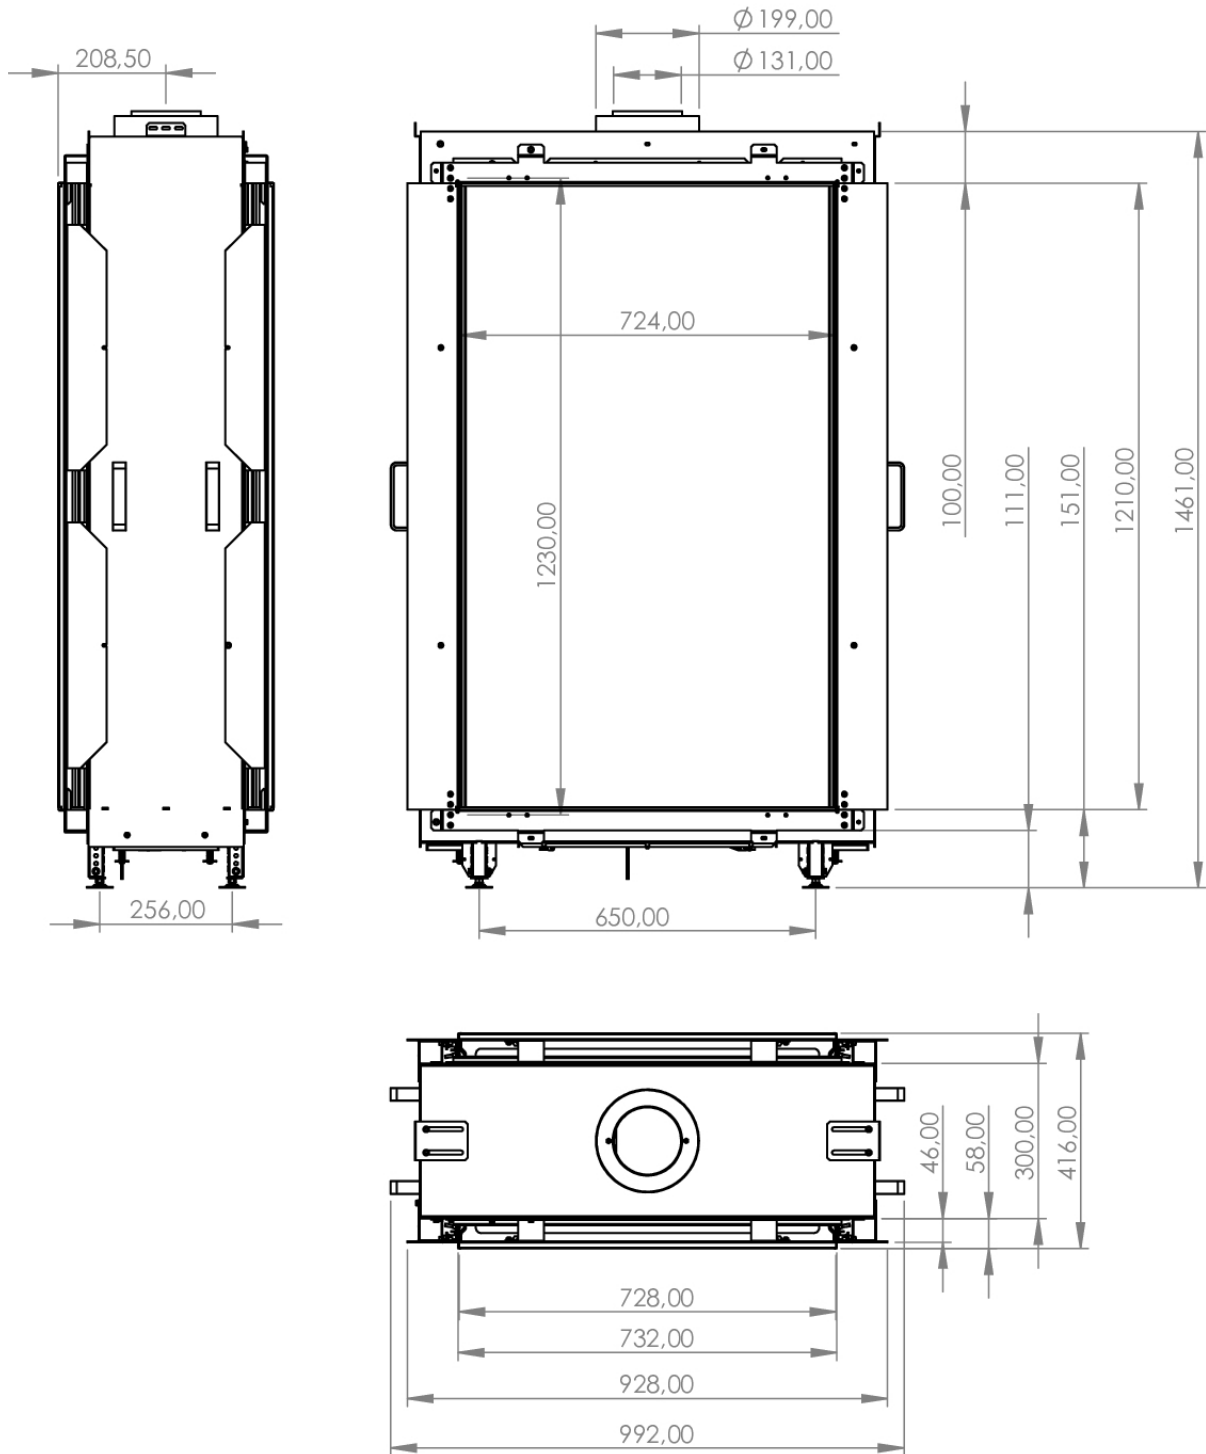

SKY T M

SPECIFICATIONS

Burner:	New burner 1
Type of fireplace:	Gas fires
Net natural gas capacity (min-max) G25:	2,5 - 13,2 kW
Net natural gas capacity (min-max) G20:	2,5 - 14,5 kW
Net propane capacity (min-max) G31:	2,5 - 10,4 kW
Efficiency:	89%
Black steel:	(Standard)
Black glass:	(Optional)
Remote control:	(Standard)
Puck:	(Optional)
Operation via app:	(Optional)
Connect to home automation:	(Optional)
Powerfan:	(Optional)
Anti-reflective glass:	(Optional)
Control panel:	(Optional)
Convection schedule (s):	(Optional)
Wall switch:	(Optional)
Energielabel:	A
Website:	https://www.element4.nl/en/fireplace/sky-t-m

Sky Medium T