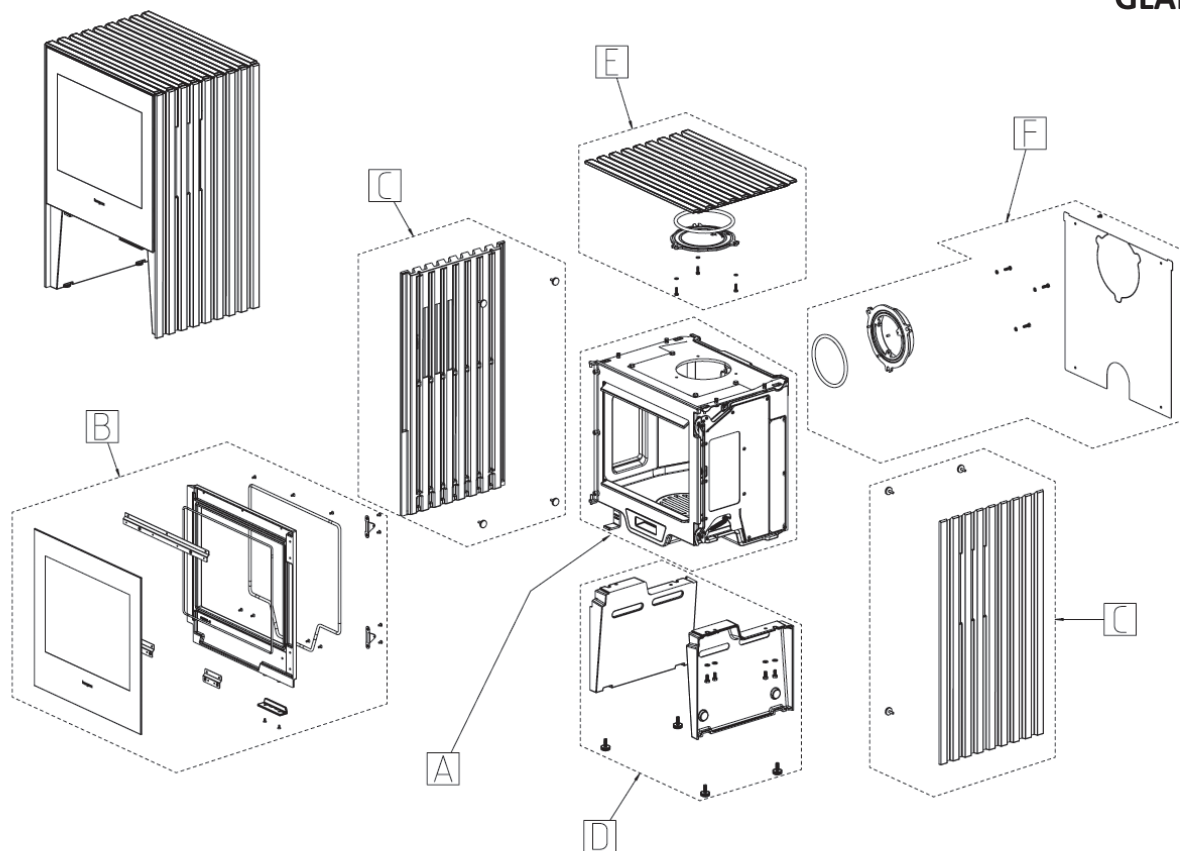

9 - DESPIECE - ESPLOSO - EXPLODED VIEW - EXPLOSE - EXPLODIDO

GLANCE MH