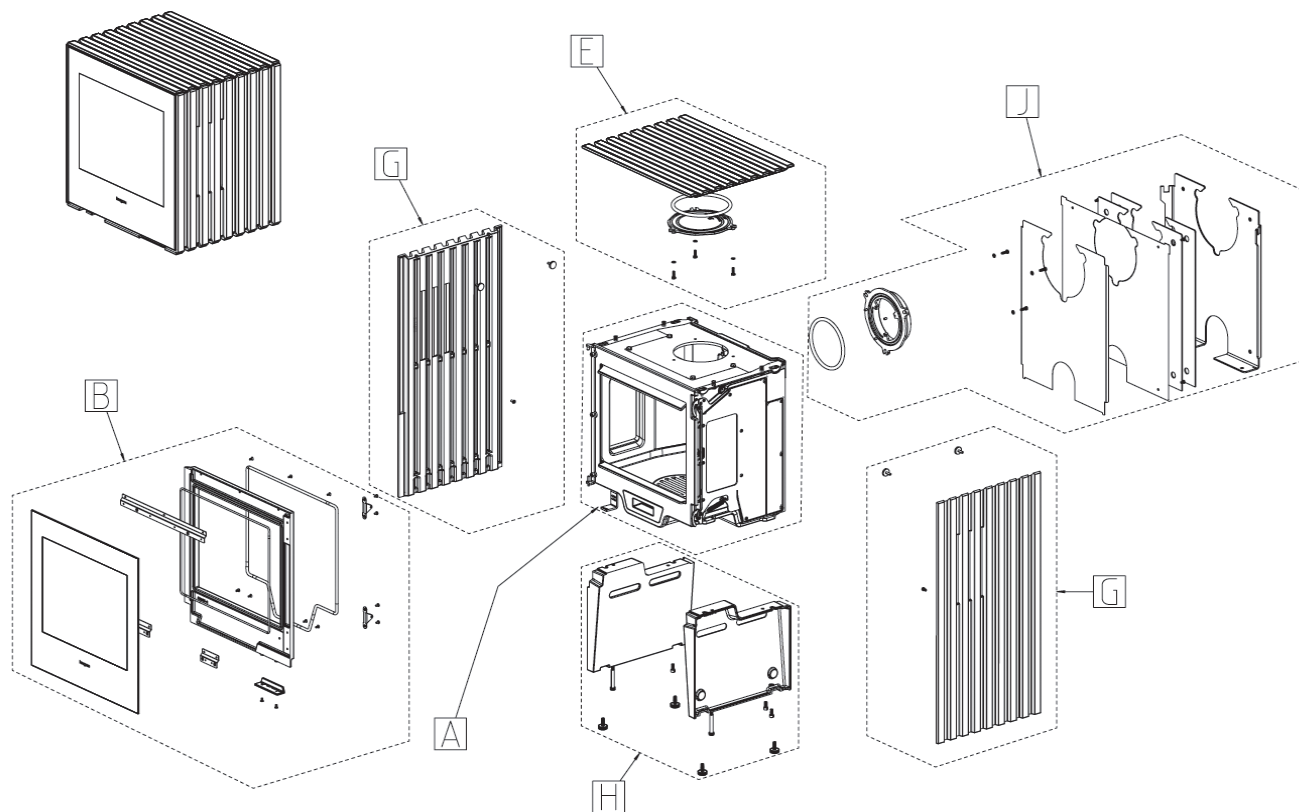

9 - DESPIECE - ESPLOSO - EXPLODED VIEW - EXPLOSE - EXPLODIDO

GLANCE MH

GLANCE MHP