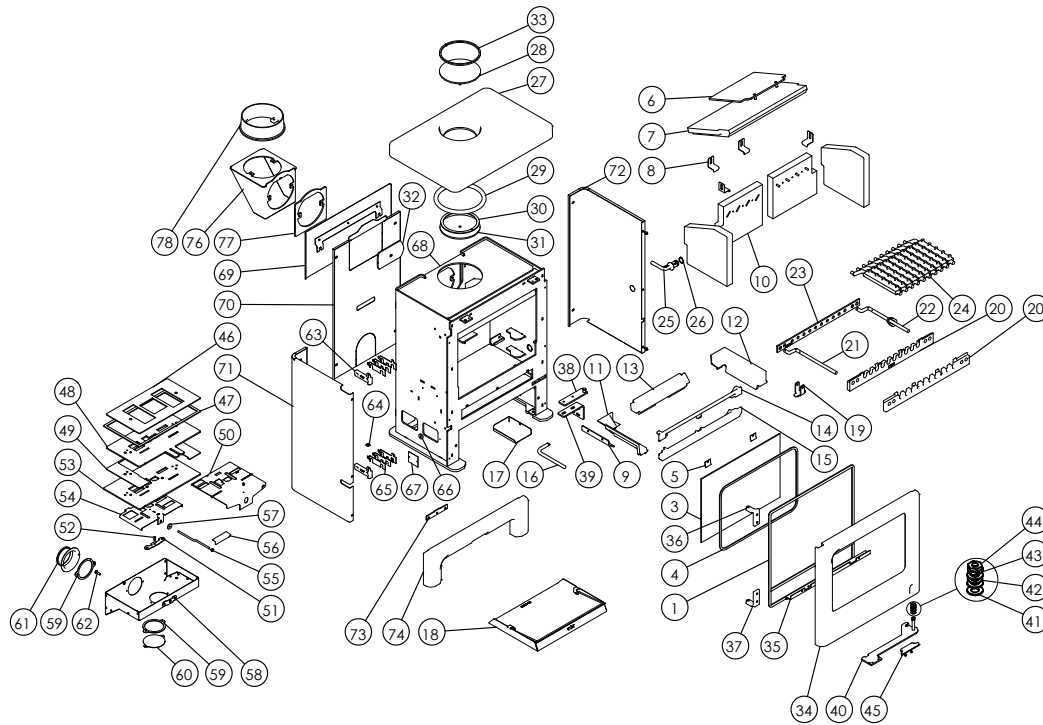

This drawing is for identification purposes only.

Charnwood Skye 7 Low Parts List

Issue A

Item	Part No.	Description	Item	Part No.	Description
1	008/AU002/S	Rope Door Seal Inc Adhesive	40#	010/AU060	Door Catch Arm
2*	008/FW29	Door Seal Adhesive	41	008/FFW029	M10 Brass Washer
3	006/AU018	Glass	42	008/FFW027	M10 Wavy Washer
4	008/AU003	Glass Seal	43	010/BU061	Tabbed Locking Washer
5	004/KV23	Glass Retainer	44	008/FFN019	M10 Half Nut
6	010/AU032	Upper Throat Plate	45	008/BU049	Door Handle
7	011/AU031	Brick Throat Plate	46	008/BU110	Air control gasket
8	004/XV30	Brick Bracket	47	008/KZ006	Air box gasket
9	010/AU019	Undergrate Deflector	48	010/AU111	Air Control Top Slider Plate
10	011/AU029S	Set of Firebricks	49	004/AU112	Undergrate Slider Spacer
11	002/BU015L	LH Side Fire Plate	50	004/AU113	Multifuel Selection Slider
12	002/BU015R	RH Side Fireplate	51	004/BR015	Clicker Retainer Plate
13	002/AU016	Back Fireplate	52	008/ES36/01	Brass Ball Catch
14	002/AU008	Deepening Bar	53	010/AU130	Air Control Lower Plate
15	002/AU007	Front Fence	54	004/AU115	Air Control Slider
16	004/EZ095	Ashpan/Riddling Tool	55	004/AU013	Air Control Rod
17	004/BUL048	Tool Holder Tray	56	008/BU037	Air Control Handle
18	004/AP017	Ashpan	57	008/BR052	Felt Washer
19	010/BU097	Carrier Bar Clamping Bracket	58	004/KZ039	Air Box Cover
20	002/AY30	Carrier Bar	59	008/CR063	Duct Gasket
21	012/AY13	Idler Rod	60	004/CR064	Blanking Plate
22	010/BU077	Riddler Rod Assembly	61	004/CR048	Air Inlet Spigot
23	010/AU033	Mover Bar	62	008/FFS067	Defra Stop
24	002/CG20S10	Set of Grate Bars (10)	63	002/BU040	Door Hinge Bracket
25	002/BU098	Riddler Spigot	64	008/FFW024	M8 Brass Washer
26	008/FFM081	Circlip	65	004/BU039	Door Hinge Shim
27#	002/AU009	Cast Top	66	010/DY24	Spacer
28	010/KZ132	Blanking Plate	67	012/AUL011	Serial No. Label
29	008/AU004	Flue Fixing Rope Seal	68#	001/AUL010	Firebox
30	008/KZ134	Blanking Plate Seal	69#	010/AU081	Rear Heatshield
31	010/KZ133	Blanking Plate Retainer	70#	004/AUL080	Rear Panel
32	010/AY51	Clamping Plate	71#	004/AUL093L	Left Side Panel
33#	010/KZ131	Top Flue Trim Ring	72#	004/AUL093R	Right Side Panel
34#	003/AU001	Door Casting	73	010/AU014	Air Control Rod Guide
35	004/AU050	Rope Seal Channel	74#	002/AUL072	Front Casting
36	002/BU041	Upper Hinge	75*	010/EW51	Ash Carrier (Optional Extra)
37	002/BU042	Lower Hinge	76#	010/TW33	Vertical Rear Flue Adapter (Opt'l Extra)
38	010/BU063	Door Latch	77	010/AU021	Vertical Rear Flue Adapter Spacer
39	010/BU064	Door Latch Bracket	78#	008/CH12B	Flue Collar